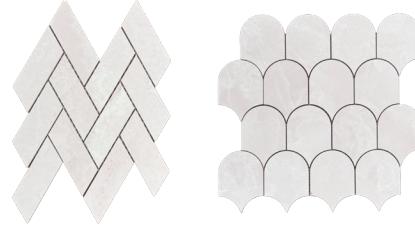

### SIZES

Ventagli Mosaic

Chevron Mosaic

Wayne Tile Company

### COLORS

Aquarius

Bright

Champagne

Flamingo

Grey Agate