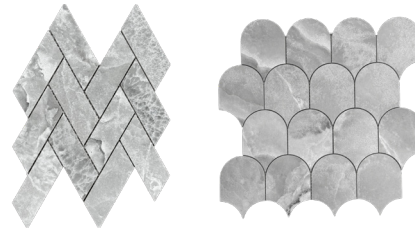

### SIZES

Ventagli Mosaic

Chevron Mosaic

Wayne Tile Company

### COLORS

Aquarius

Bright

Champagne

Flamingo

Grey Agate

### PACKING INFORMATION

Size	Finish	Thickness	SF per Box	SF per Pallet	Pieces per Box
24"x48"	Polished	9 mm	15.50003	465.0009	2
Ventagli Mosaic	Polished	9 mm	N/A	N/A	11
Chevron Mosaic	Polished	9 mm	N/A	N/A	11