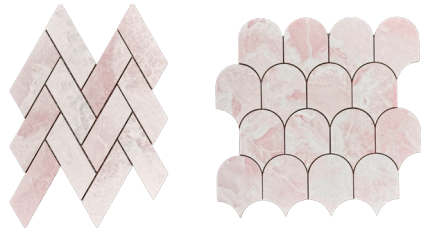

### SIZES

Ventagli Mosaic

Chevron Mosaic

Wayne Tile Company

### COLORS

Aquarius

Bright

Champagne

Flamingo

Grey Agate